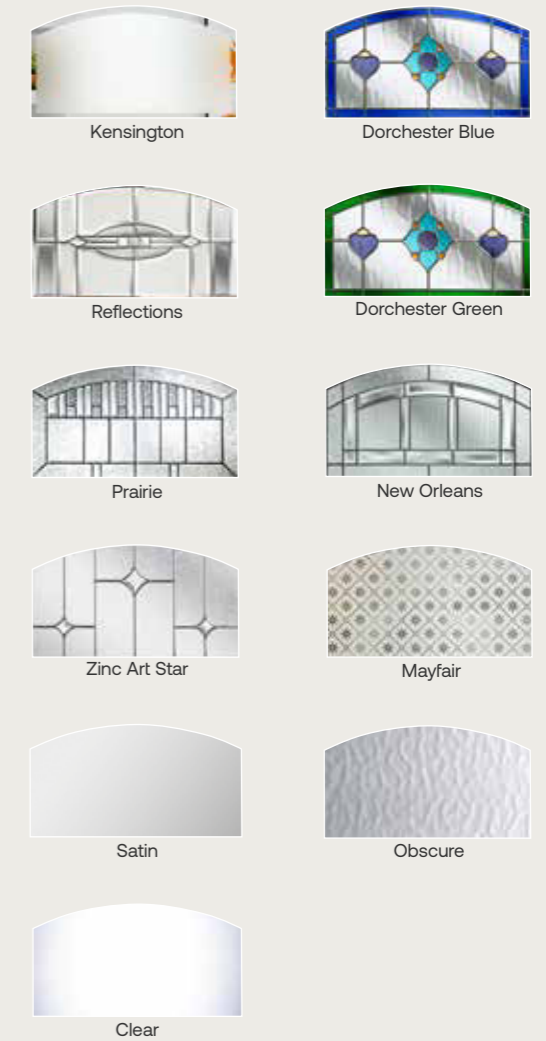

## Blenheim Glazing Options

## Colour options

Images for illustrative purposes only. Alternative hardware placement must be specified at point of order **and is subject to overall doorset width.**  
 \*Glass tile is available in Red, Magenta, Blue, Green, Black or Grey

Westminster Glazing Options

Osborne Glazing Options

Colour options

Images for illustrative purposes only. Alternative hardware placement must be specified at point of order **and is subject to overall doorset width.**  
 \*Glass tile is available in Red, Magenta, Blue, Green, Black or Grey