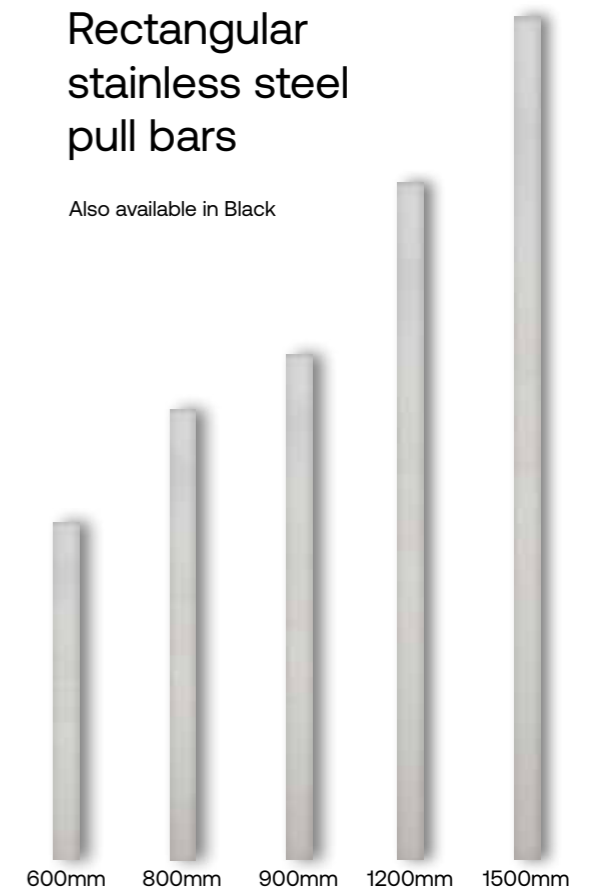

Rectangular stainless steel pull bars

Also available in Black