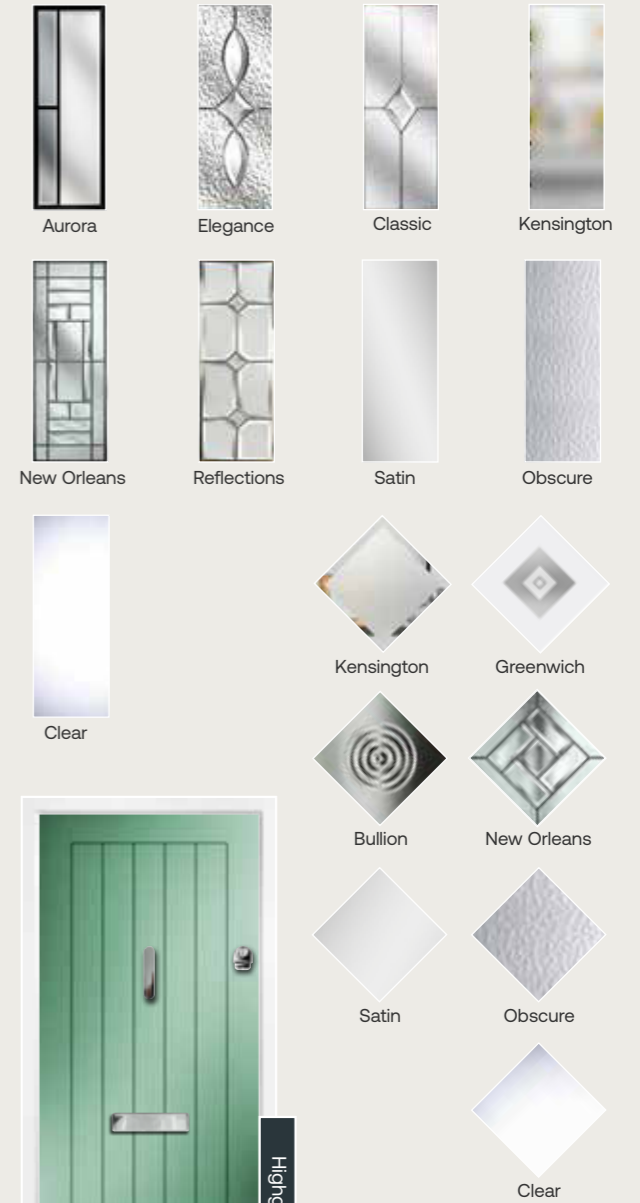

Balmoral Glazing Options

Buckingham 3 Glazing Options

Colour options

Images for illustrative purposes only. Alternative hardware placement must be specified at point of order and is subject to overall doorset width.

Colour options

Images for illustrative purposes only. Alternative hardware placement must be specified at point of order and is subject to overall doorset width.

\*Door Style also available as a Buckingham

**Berkeley Glazing Options**

**Highgrove Glazing Options**

**Colour options**

Images for illustrative purposes only. Alternative hardware placement must be specified at point of order **and is subject to overall doorset width.**