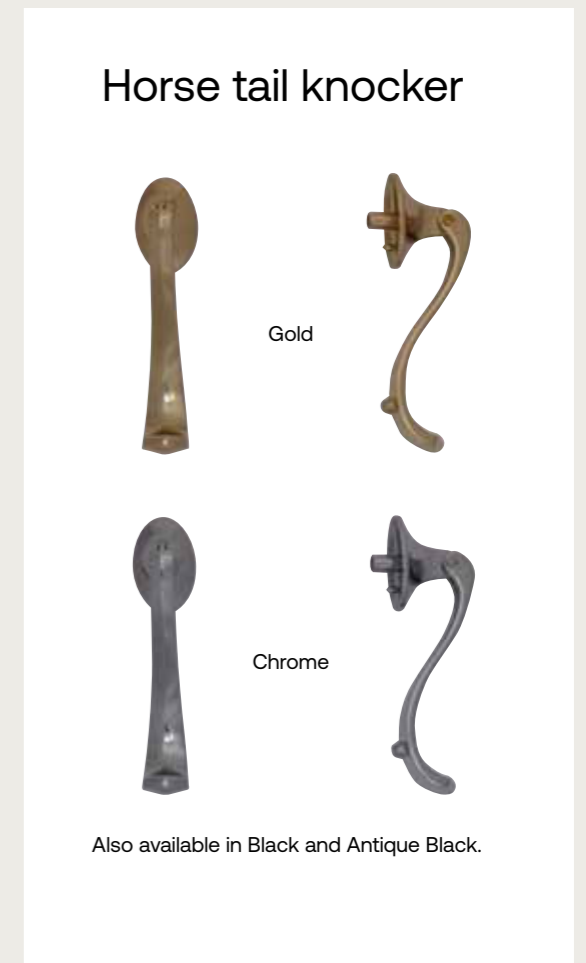

# Hardware Options

Premier range

AS  
STANDARD  
ON ALL  
DOORS

Keeping things simple our **Premier Range** of furniture offer a great selection of entry level furniture. Due to the stainless steel outer design, these are particularly suited to coastal locations

# Hardware Options

Premier Plus range

With a wider selection of colours and accessories our **Premier Plus range** will be a great addition to your door.