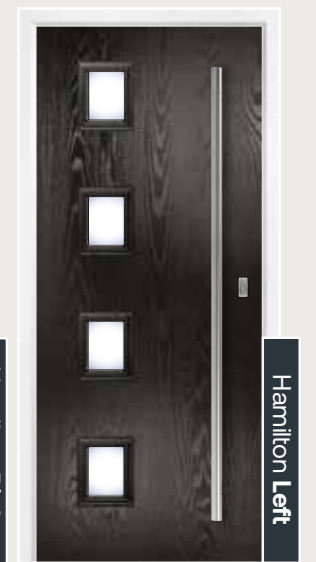

**Kempton Glazing Options**

**Hamilton Glazing Options**

**Standard Colour Options**

Images for illustrative purposes only. Alternative hardware placement must be specified at point of order and is subject to overall doorset width.  
 Rosewood and Antique Oak options not available in the Kempton designs, available in the Encore range \*Glass tile is available in Red, Magenta, Blue, Green, Black or Grey