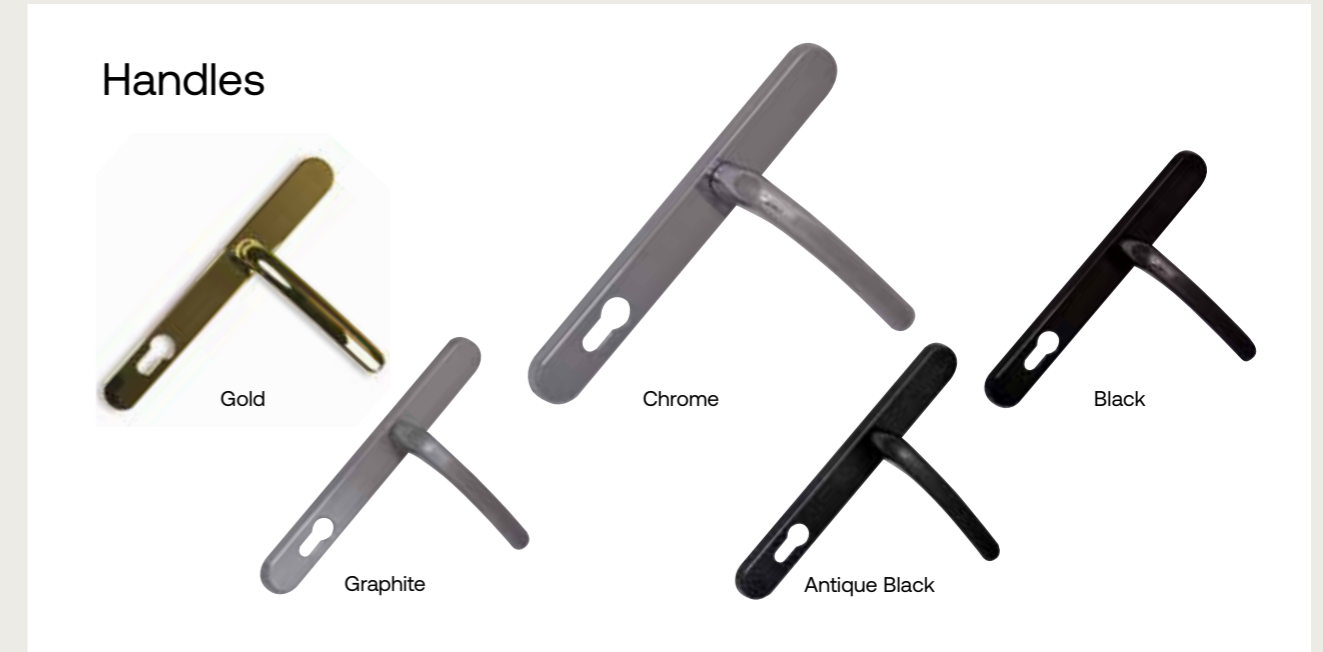

# Hardware Options

Premier range

AS  
STANDARD  
ON ALL  
DOORS

Keeping things simple our **Premier Range** of furniture offer a great selection of entry level furniture. Due to the stainless steel outer design, these are particularly suited to coastal locations

# Hardware Options

Premier Plus range

With a wider selection of colours and accessories our **Premier Plus range** will be a great addition to your door.