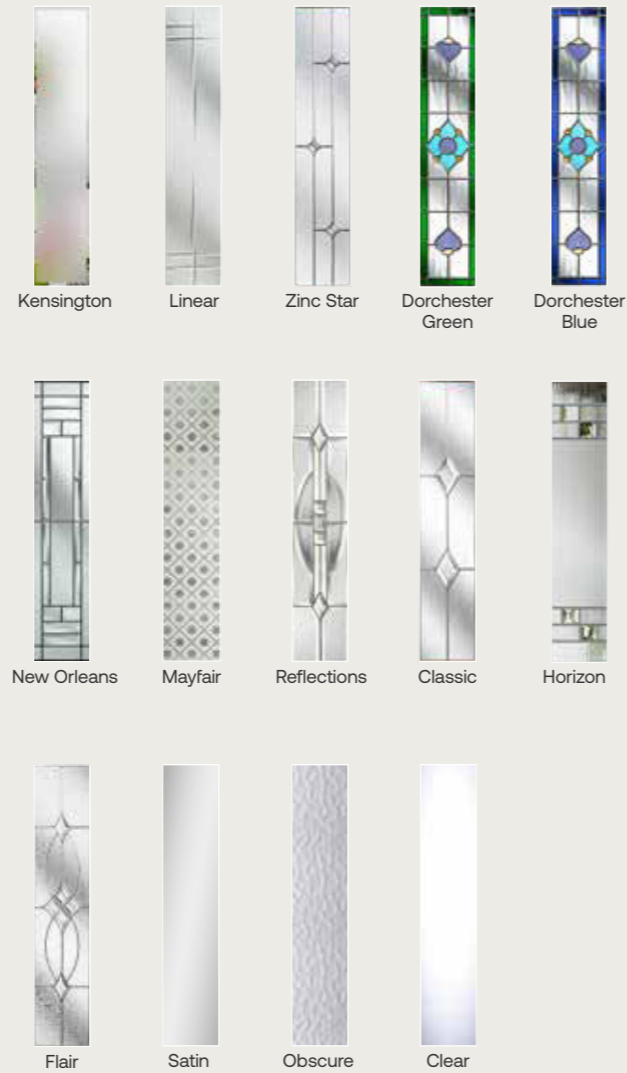

## Blenheim Glazing Options

Colour options

Images for illustrative purposes only. Alternative hardware placement must be specified at point of order **and is subject to overall doorset width.**

Carisbrooke 2 Glazing Options

Carisbrooke 4 Glazing Options

Colour options

Images for illustrative purposes only. Alternative hardware placement must be specified at point of order and is subject to overall doorset width.

Colour options

Images for illustrative purposes only. Alternative hardware placement must be specified at point of order and is subject to overall doorset width.

Balmoral Glazing Options

Buckingham 3 Glazing Options

Colour options

Images for illustrative purposes only. Alternative hardware placement must be specified at point of order and is subject to overall doorset width.