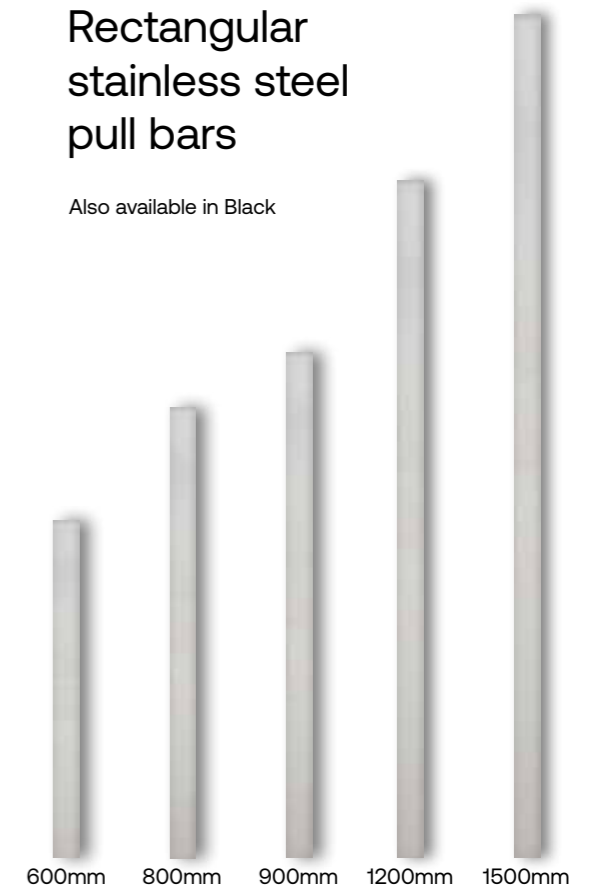

Rectangular stainless steel pull bars

Also available in Black