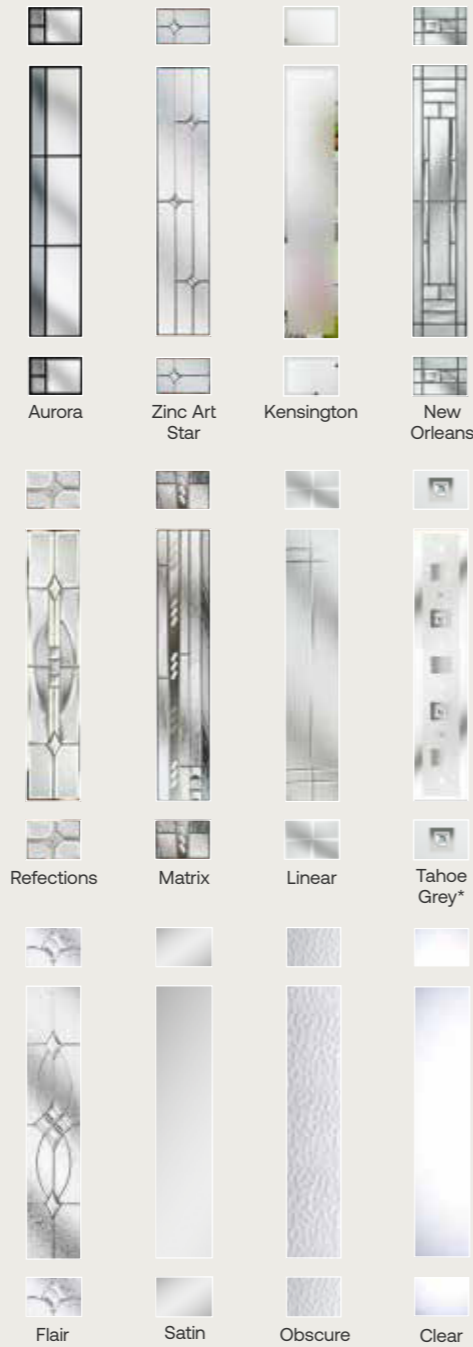

### Standard colours

\*Excluding Duck Egg and Silver Grey.

## Blenheim Glazing Options

## Colour options

Images for illustrative purposes only. Alternative hardware placement must be specified at point of order **and is subject to overall doorset width.**  
 \*Glass tile is available in Red, Magenta, Blue, Green, Black or Grey

Westminster Glazing Options

Osborne Glazing Options

Colour options

Images for illustrative purposes only. Alternative hardware placement must be specified at point of order **and is subject to overall doorset width.**  
 \*Glass tile is available in Red, Magenta, Blue, Green, Black or Grey