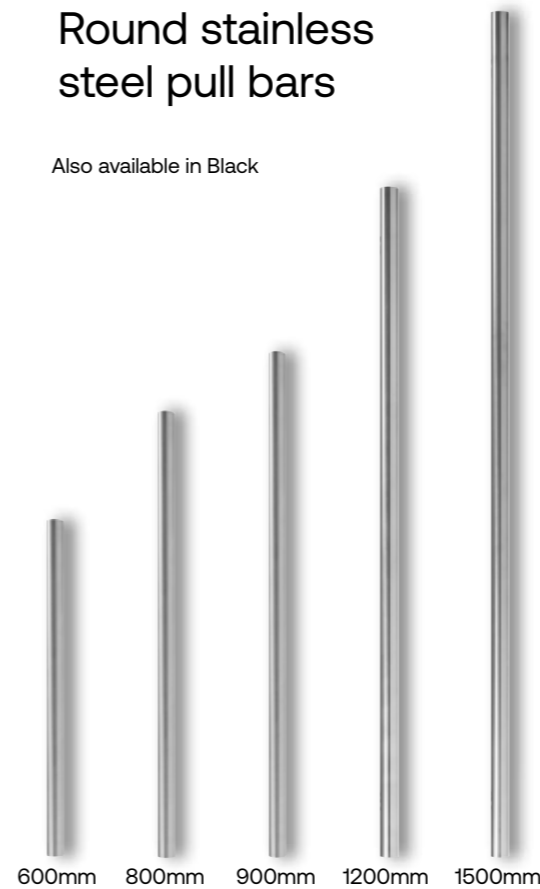

Round stainless steel pull bars

Also available in Black