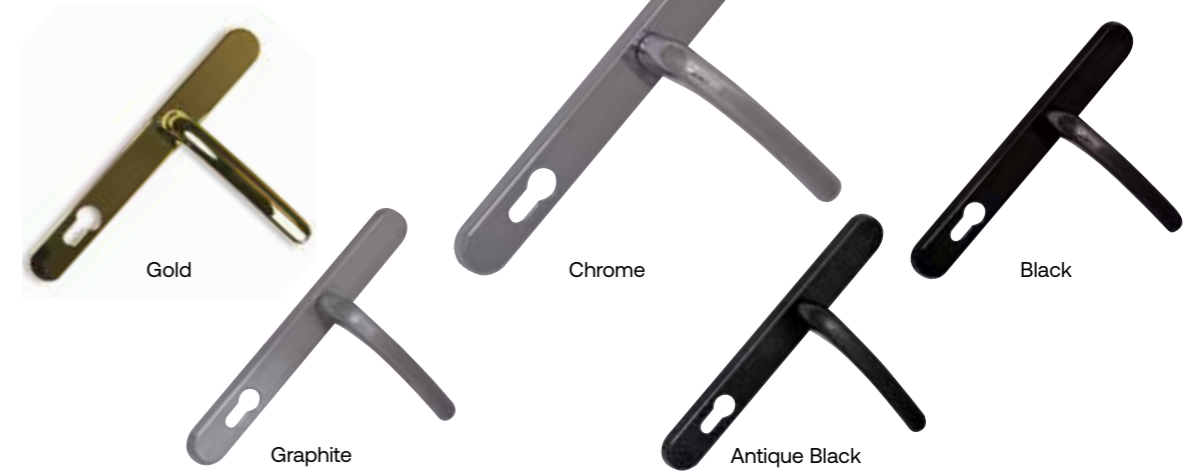

Hardware Options

Premier range

Keeping things simple our **Premier Range** of furniture offer a great selection of entry level furniture. Due to the stainless steel outer design, these are particularly suited to coastal locations

AS
STANDARD
ON ALL
DOORS

Handles

Letter plates

Urn Knockers

Urn knockers are also available with a viewer.

Letters & numerals

Hinge Range

SFS 2D-C Hinge

Available in: White, light brown, rosewood, black, chrome, gold, anthracite grey.

Hardware Options

Premier Plus range

With a wider selection of colours and accessories our **Premier Plus range** will be a great addition to your door.

Handles

Urn Knockers

Horse tail knocker

Also available in black and antique black.