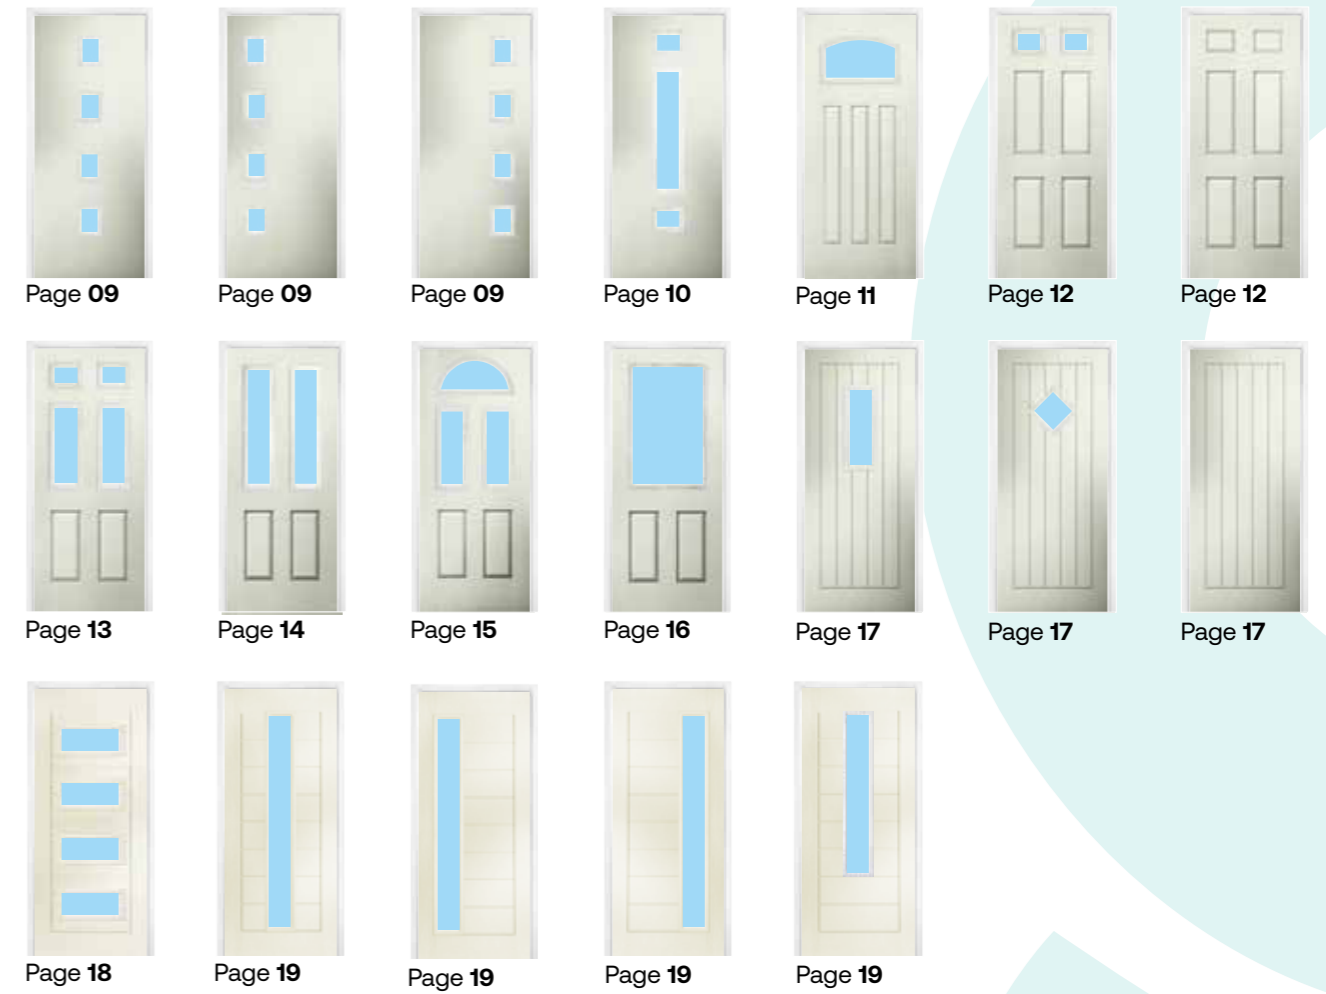

Select a style

Colour Options

The Encore range is available in a choice of colours that enhance the rich deep grain appearance that no other door can match. And if you're looking for a truly coordinated look to your home, Encore doors are available with a perfectly matched frame, should you require it*.