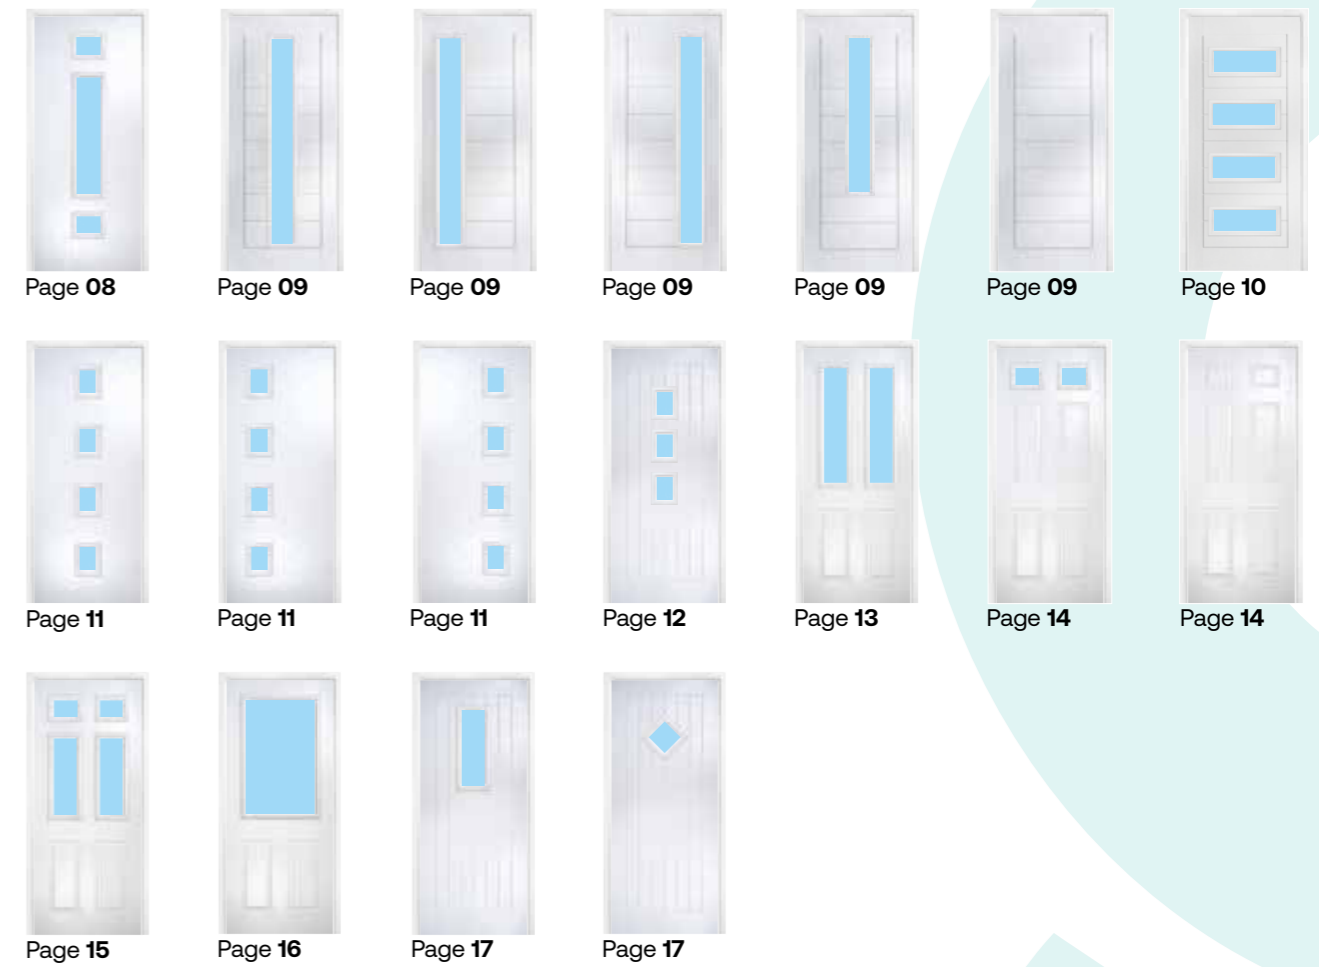

Select a style

Colour Options

Our Diamond range of doors offer a large selection of colour options. Our most popular colours are available from our standard range, or alternatively if you are looking for something a bit different, there are some exquisite colours in our non standard range that will make your property stand out.