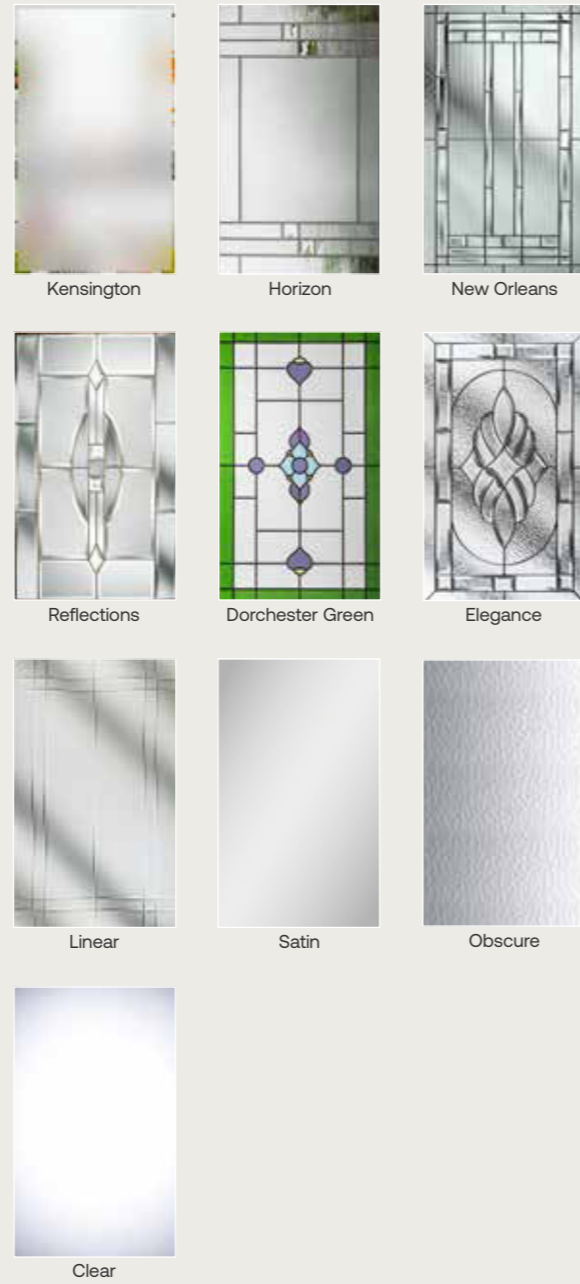

Balmoral Glazing Options

Buckingham 3 Glazing Options

Colour options

Images for illustrative purposes only. Alternative hardware placement must be specified at point of order and is subject to overall doorset width.

Colour options

Images for illustrative purposes only. Alternative hardware placement must be specified at point of order and is subject to overall doorset width.

\*Door Style also available as a Buckingham

**Berkeley Glazing Options**

**Highgrove Glazing Options**

**Colour options**

Images for illustrative purposes only. Alternative hardware placement must be specified at point of order **and is subject to overall doorset width.**