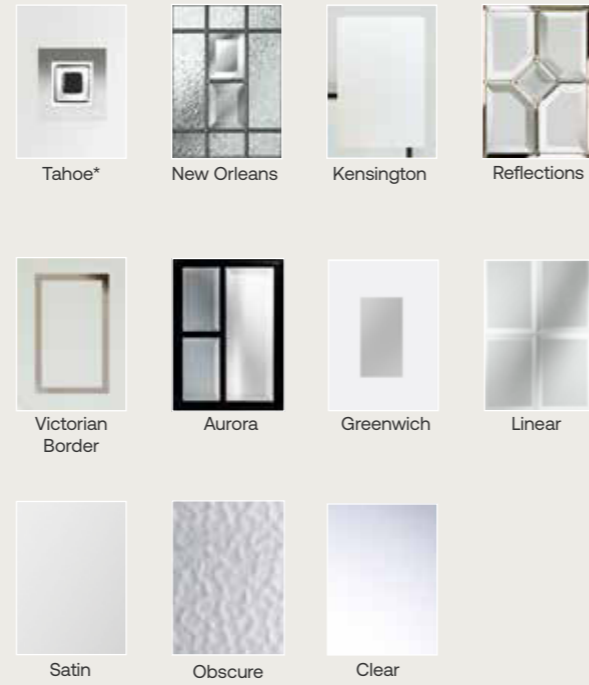

**Kempton Glazing Options**

**Hamilton Glazing Options**

**Standard Colour Options**

Images for illustrative purposes only. Alternative hardware placement must be specified at point of order and is subject to overall doorset width.  
 Rosewood and Antique Oak options not available in the Kempton designs, available in the Encore range \*Glass tile is available in Red, Magenta, Blue, Green, Black or Grey

### Haydock Glazing Options