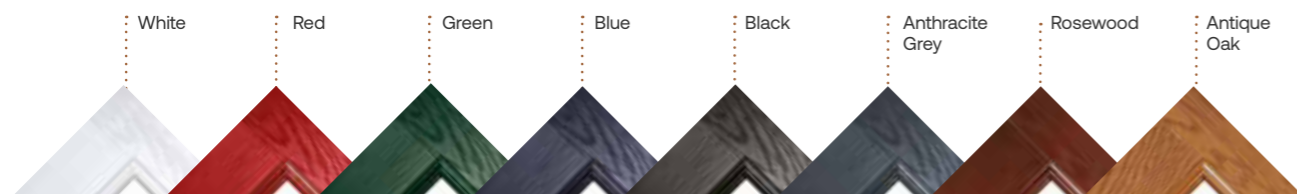

Standard Colour Options

Images for illustrative purposes only. Alternative hardware placement must be specified at point of order and is subject to overall doorset width.
*Glass tile is available in Red, Magenta, Blue, Green, Black or Grey