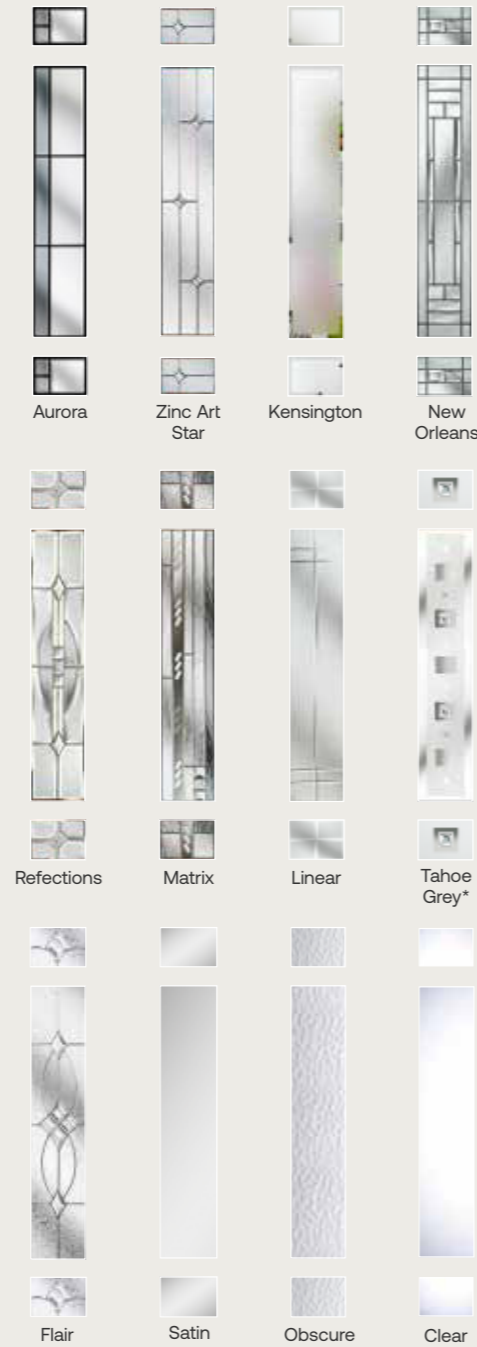

York Glazing Options