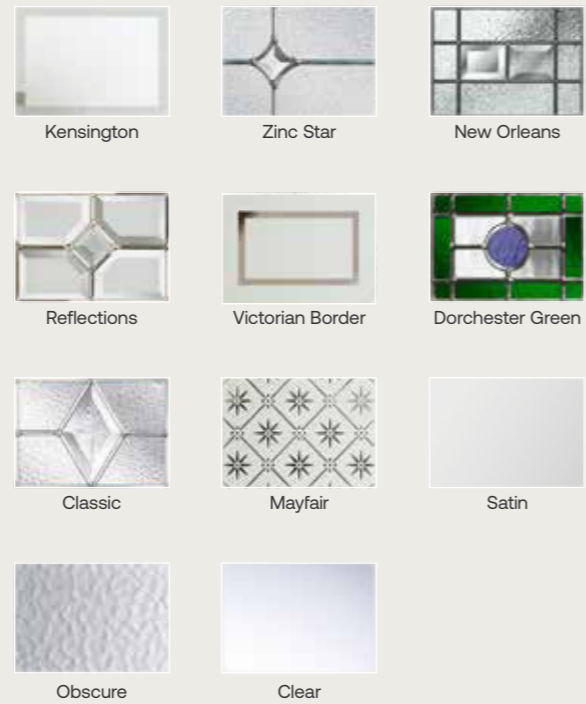

## Blenheim Glazing Options

## Colour options

Images for illustrative purposes only. Alternative hardware placement must be specified at point of order **and is subject to overall doorset width.**  
 \*Glass tile is available in Red, Magenta, Blue, Green, Black or Grey

Westminster Glazing Options

Osborne Glazing Options

Colour options

Images for illustrative purposes only. Alternative hardware placement must be specified at point of order **and is subject to overall doorset width.**  
 \*Glass tile is available in Red, Magenta, Blue, Green, Black or Grey

Colour options

Images for illustrative purposes only. Alternative hardware placement must be specified at point of order **and is subject to overall doorset width.**

Carisbrooke 2 Glazing Options

Carisbrooke 4 Glazing Options