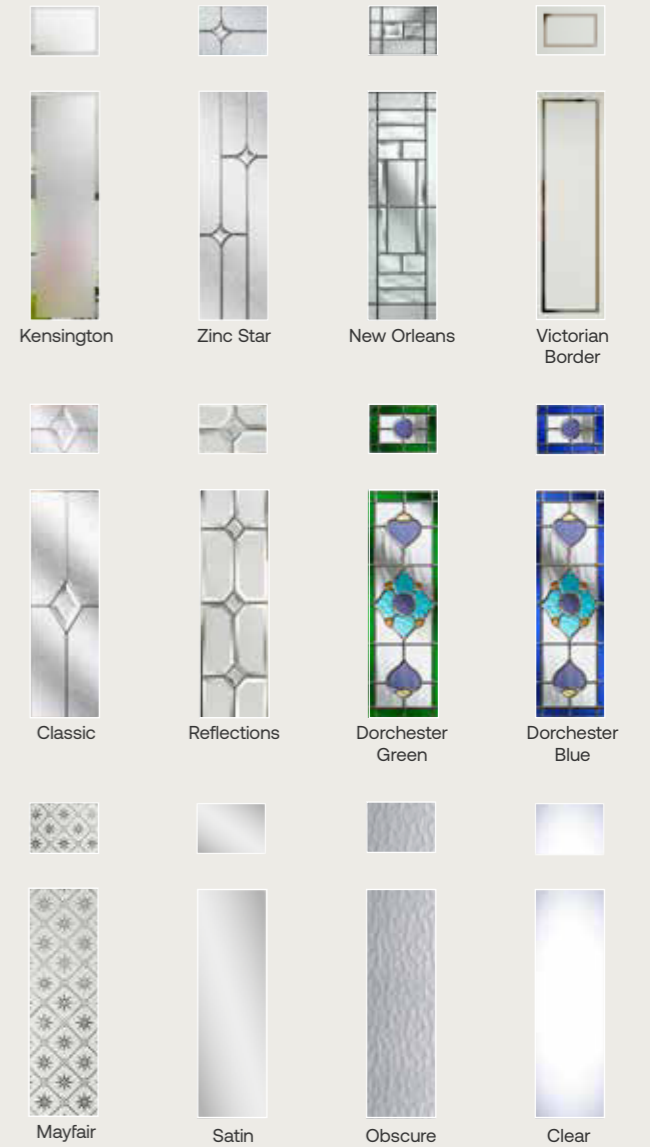

## Blenheim Glazing Options

## Colour options

Images for illustrative purposes only. Alternative hardware placement must be specified at point of order **and is subject to overall doorset width.**  
 \*Glass tile is available in Red, Magenta, Blue, Green, Black or Grey

Westminster Glazing Options

Osborne Glazing Options

Colour options

Images for illustrative purposes only. Alternative hardware placement must be specified at point of order **and is subject to overall doorset width.**  
 \*Glass tile is available in Red, Magenta, Blue, Green, Black or Grey

Colour options

Images for illustrative purposes only. Alternative hardware placement must be specified at point of order **and is subject to overall doorset width.**

Carisbrooke 2 Glazing Options

Carisbrooke 4 Glazing Options