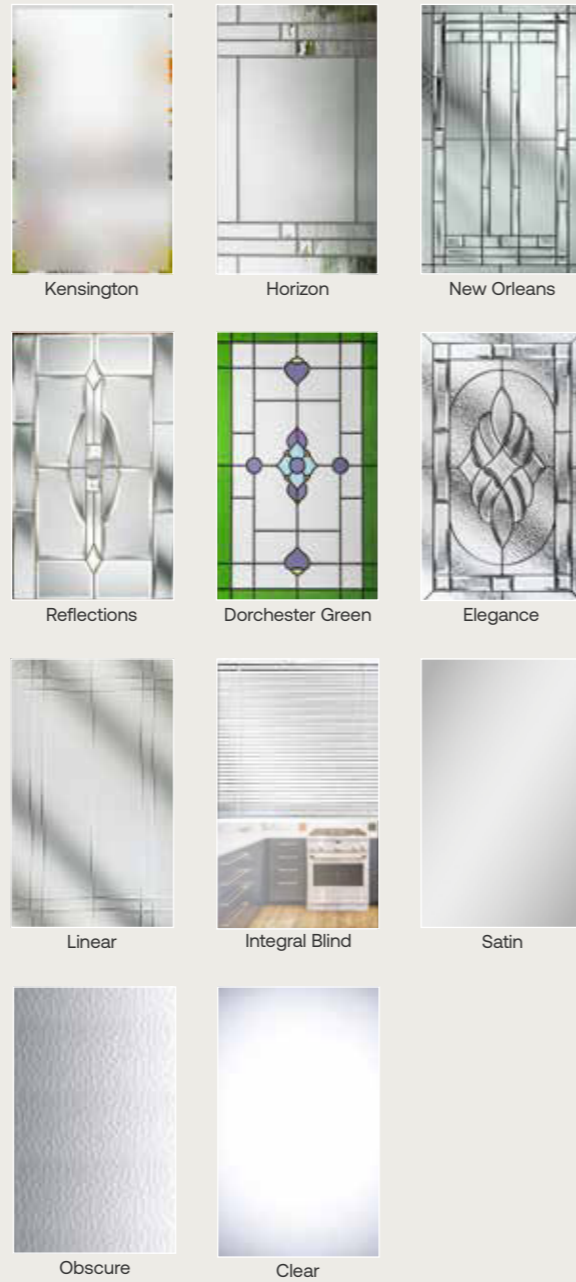

### Aintree 4 Glazing Options

### Non-standard Colour options

Non-standard colour options are available on a longer lead time. Please ask for details.

**Sandown Glazing Options**

**Worcester Glazing Options**

**Standard Colour Options**