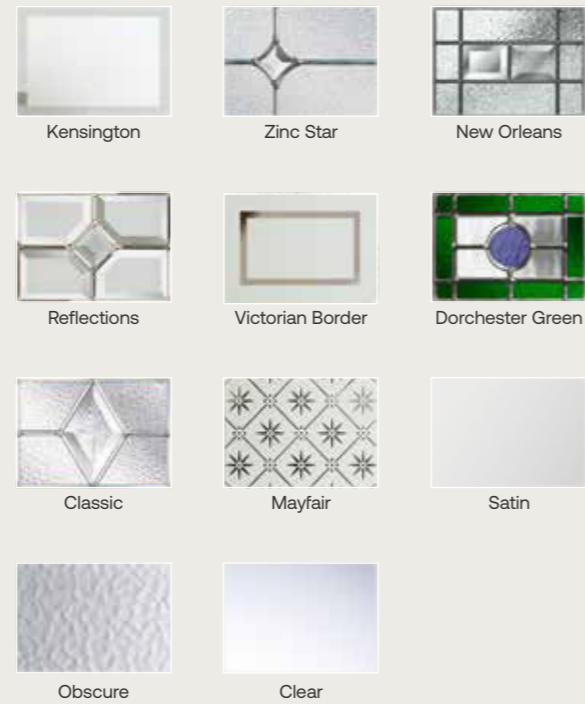

Aintree 2 Glazing Options