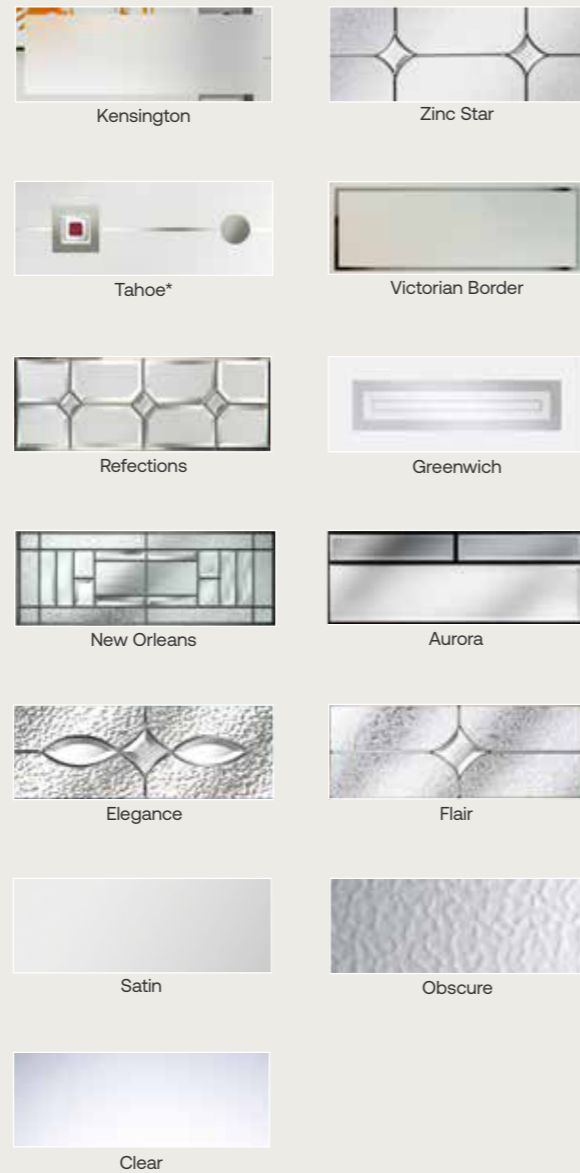

Balmoral Glazing Options

Buckingham 3 Glazing Options

Colour options

Images for illustrative purposes only. Alternative hardware placement must be specified at point of order and is subject to overall doorset width.

**Berkeley Glazing Options**

**Highgrove Glazing Options**

**Colour options**

Images for illustrative purposes only. Alternative hardware placement must be specified at point of order **and is subject to overall doorset width.**

**Colour options**

Images for illustrative purposes only. Alternative hardware placement must be specified at point of order **and is subject to overall doorset width.**

Hampton Glazing Options

Colour options