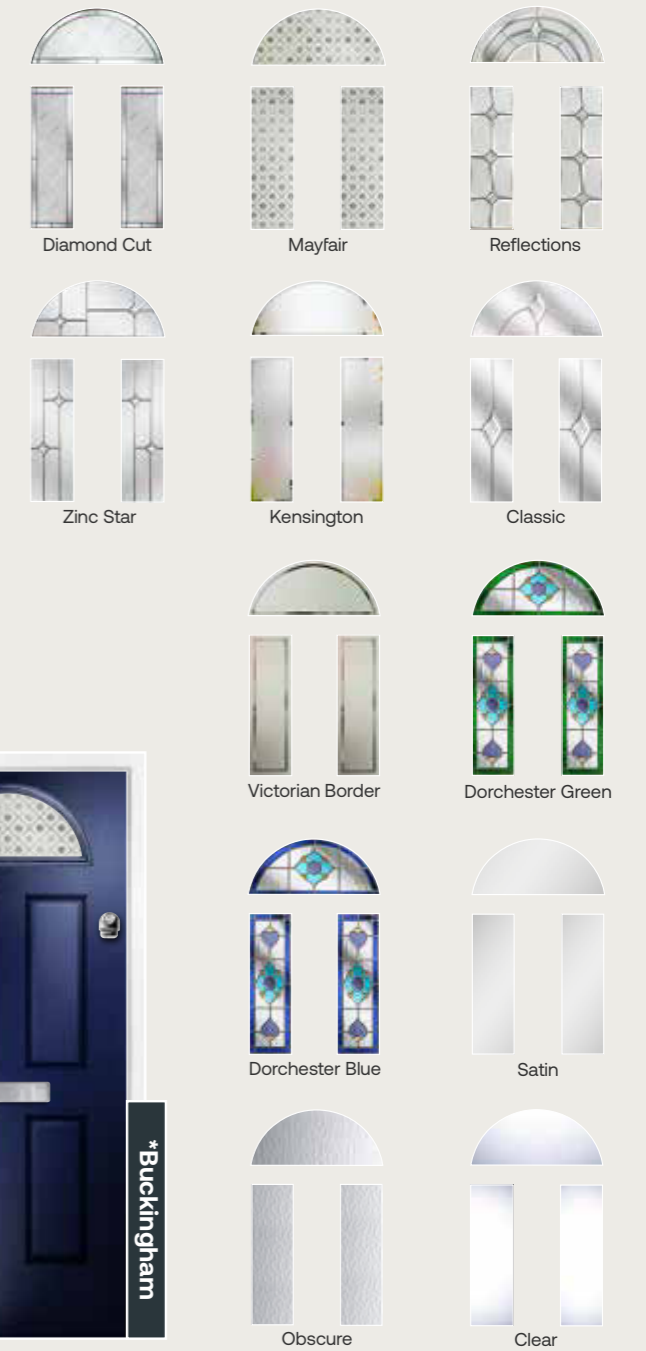

## Blenheim Glazing Options

Colour options

Images for illustrative purposes only. Alternative hardware placement must be specified at point of order **and is subject to overall doorset width.**

Carisbrooke 2 Glazing Options

Carisbrooke 4 Glazing Options

Colour options

Images for illustrative purposes only. Alternative hardware placement must be specified at point of order and is subject to overall doorset width.

Colour options

Images for illustrative purposes only. Alternative hardware placement must be specified at point of order and is subject to overall doorset width.

Balmoral Glazing Options

Buckingham 3 Glazing Options

Colour options

Images for illustrative purposes only. Alternative hardware placement must be specified at point of order and is subject to overall doorset width.