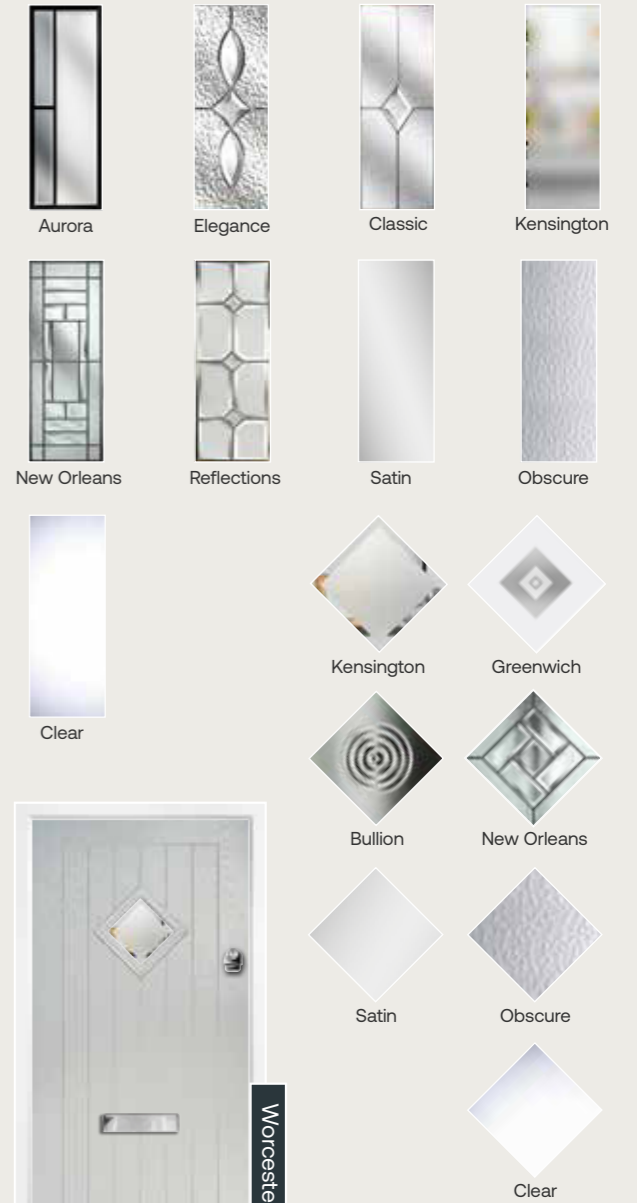

### Non-standard Colour options

Non-standard colour options are available on a longer lead time. Please ask for details.

**Sandown Glazing Options**

**Worcester Glazing Options**

**Standard Colour Options**