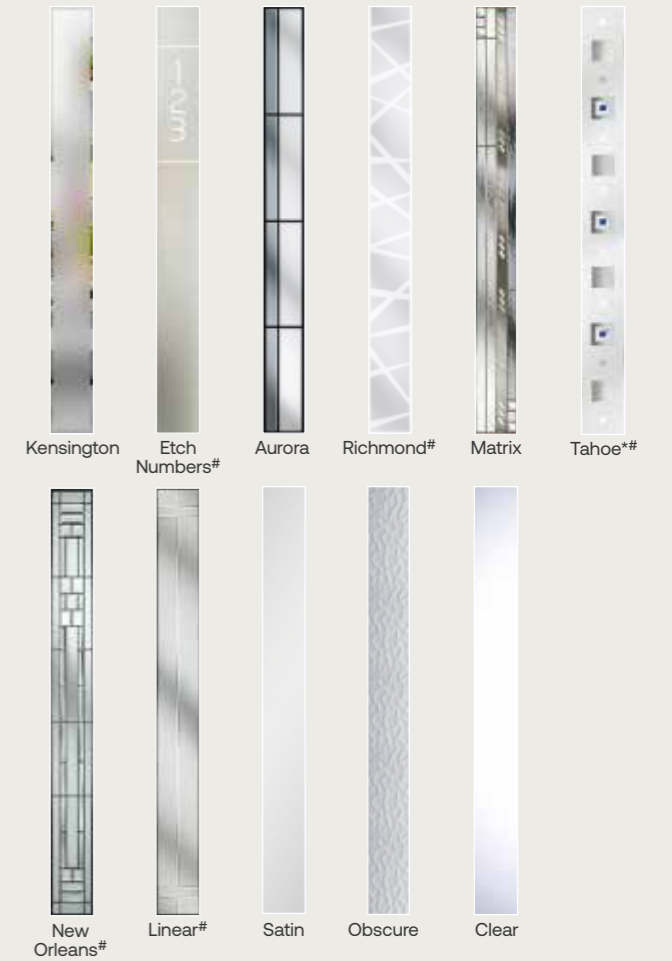

Kelso Glazing Options