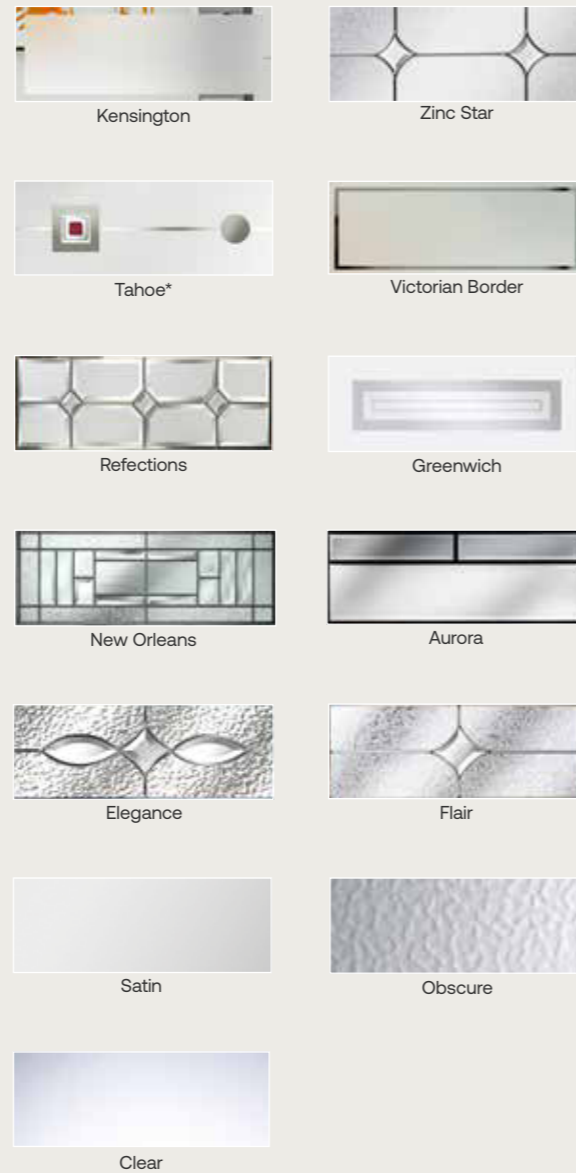

Kempton Glazing Options