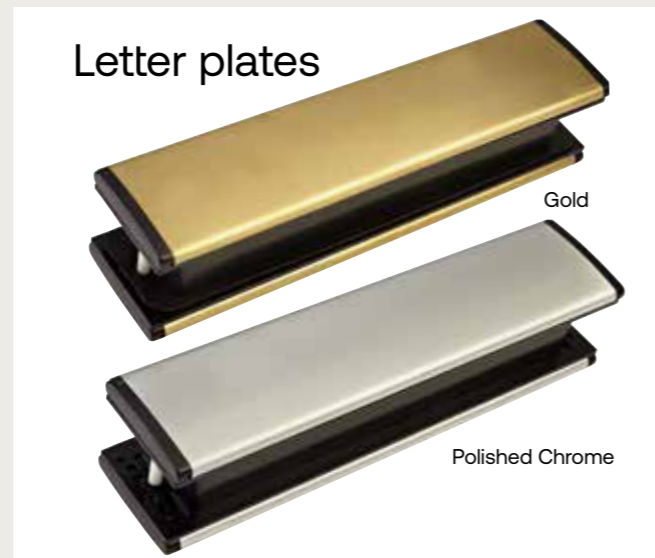

### Non-standard Colour options

Non-standard colour options are available on a longer lead time. Please ask for details.

**Sandown Glazing Options**

**Worcester Glazing Options**

**Standard Colour Options**

Images for illustrative purposes only. Alternative hardware placement must be specified at point of order and is subject to overall doorset width.

**Non-standard Colour options**

Non-standard colour options are available on a longer lead time. Please ask for details.

# Hardware Options

Premier range

AS  
STANDARD  
ON ALL  
DOORS

Keeping things simple our **Premier Range** of furniture offer a great selection of entry level furniture. Due to the stainless steel outer design, these are particularly suited to coastal locations