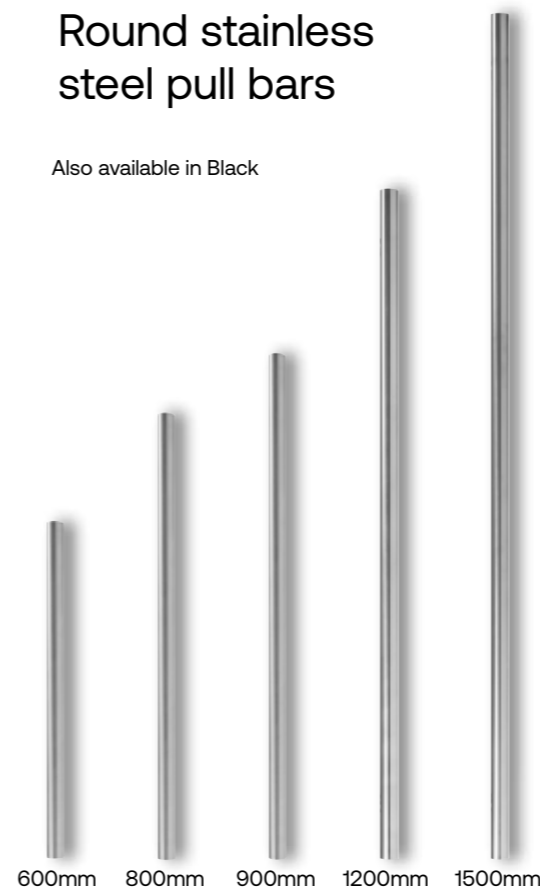

Round stainless steel pull bars

Also available in Black