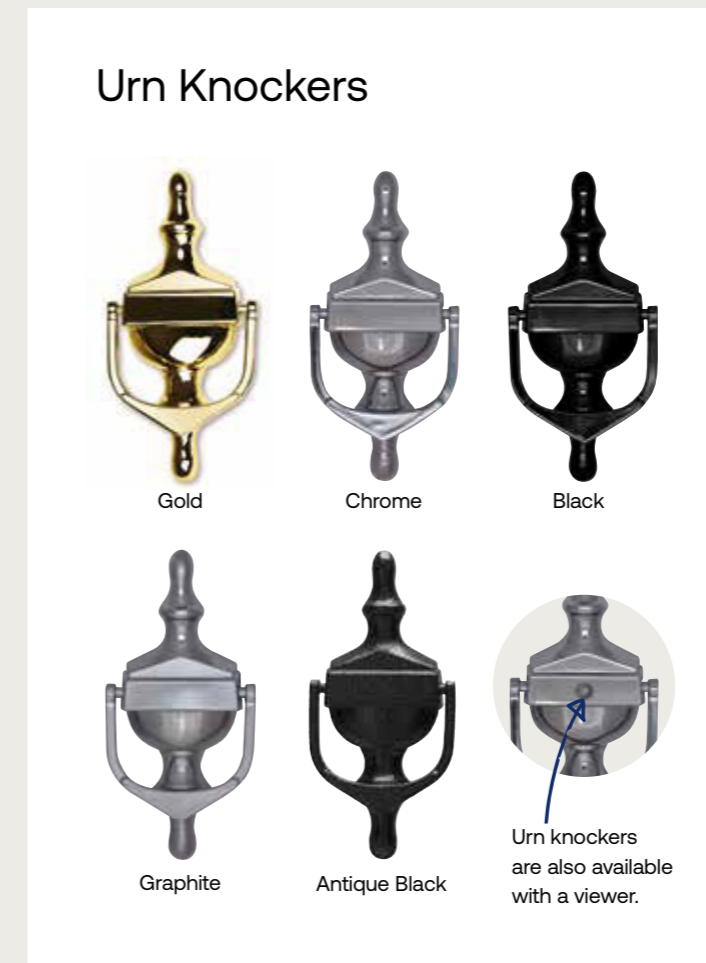

# Hardware Options

Premier range

AS  
STANDARD  
ON ALL  
DOORS

Keeping things simple our **Premier Range** of furniture offer a great selection of entry level furniture. Due to the stainless steel outer design, these are particularly suited to coastal locations

# Hardware Options

Premier Plus range

With a wider selection of colours and accessories our **Premier Plus range** will be a great addition to your door.