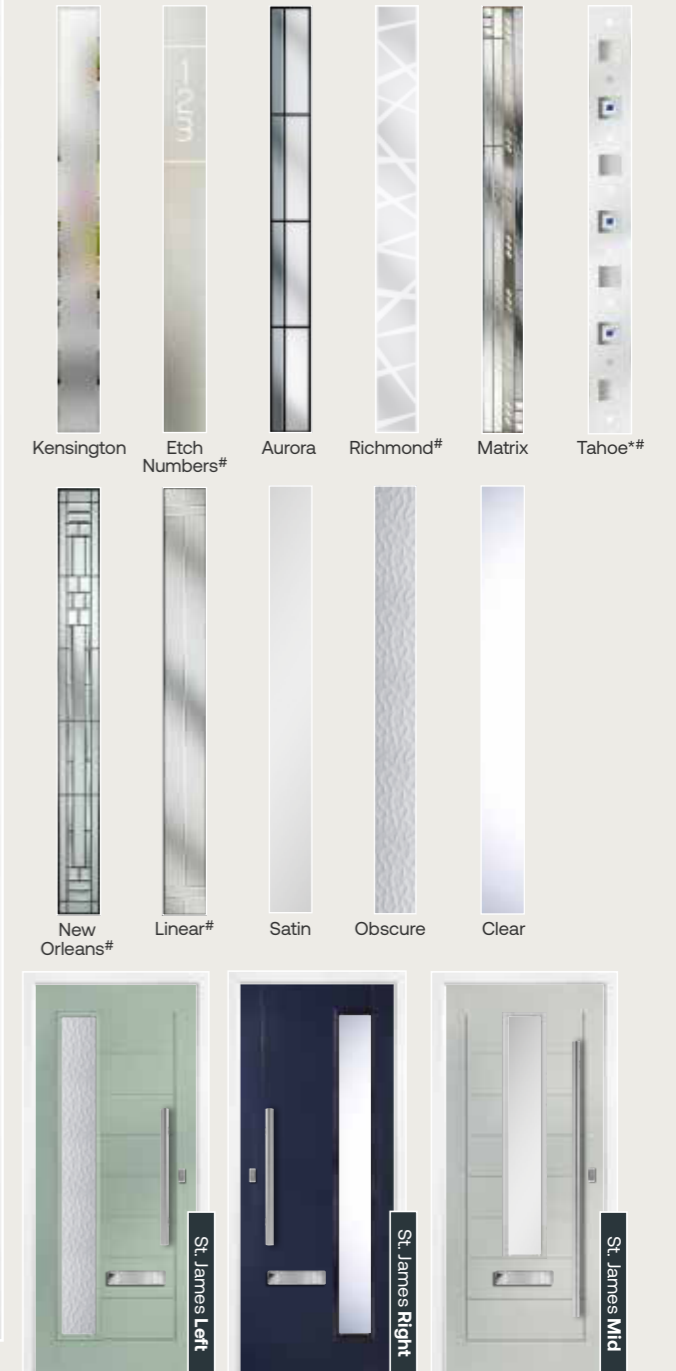

St. James Glazing Options